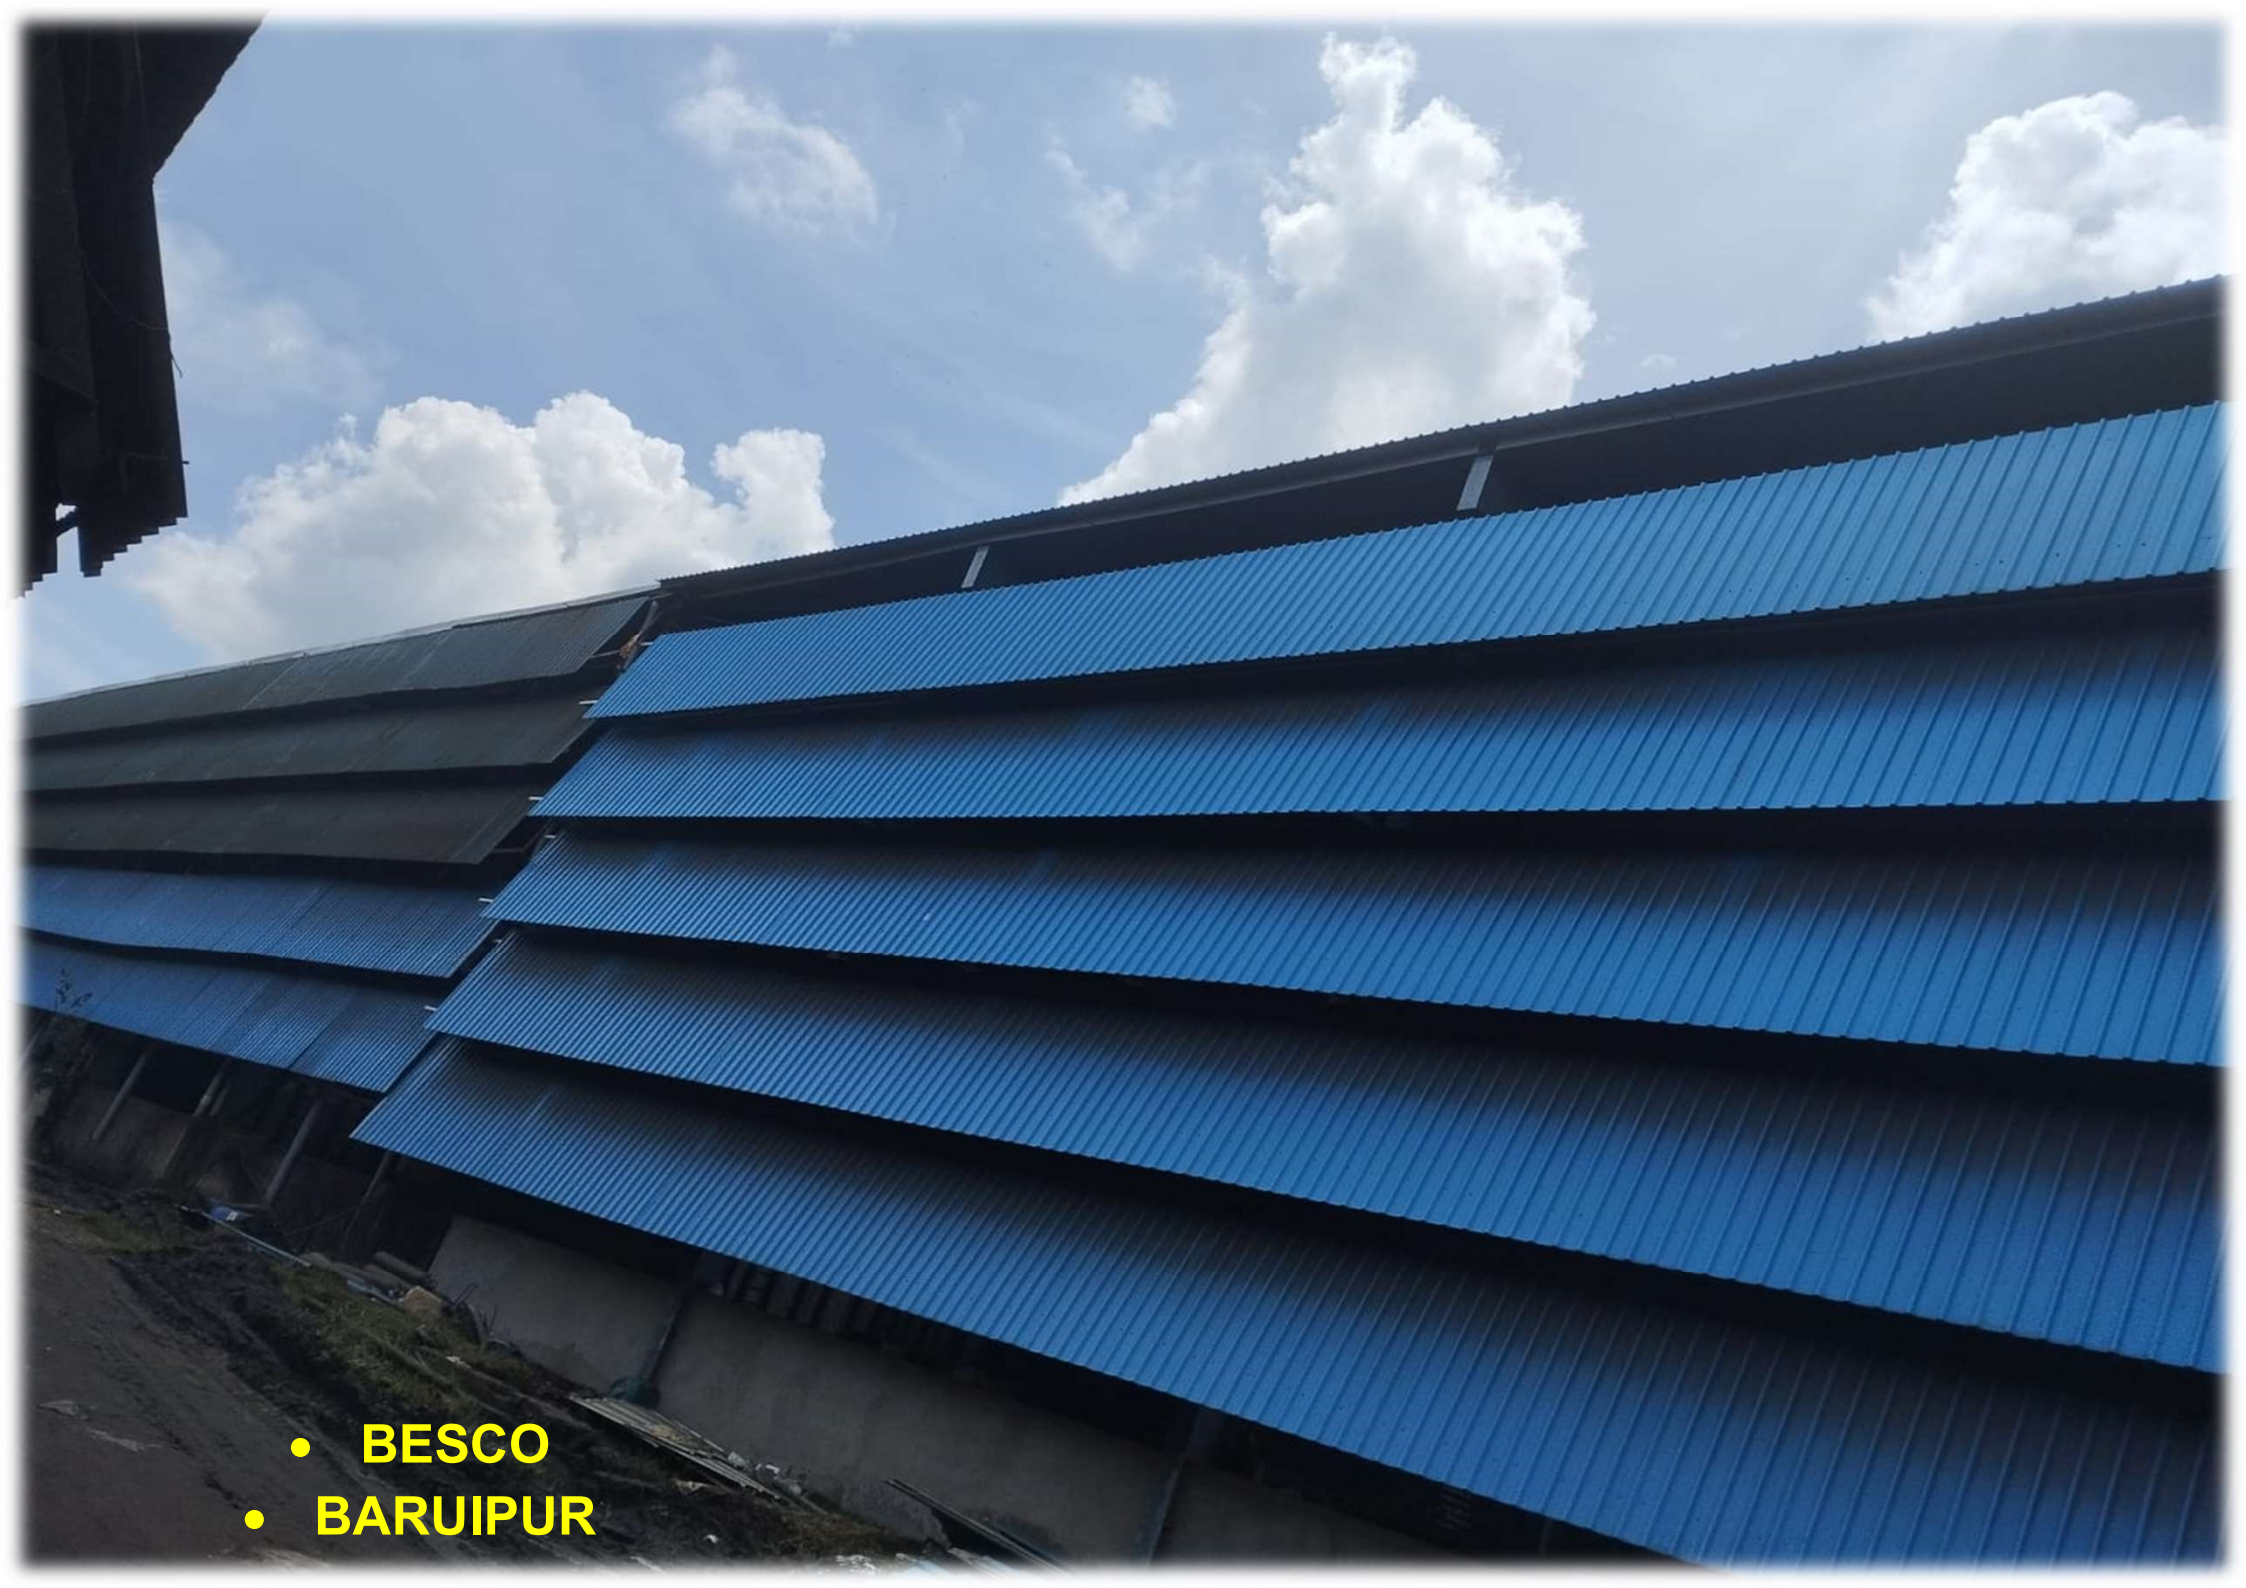

Scottish Church Col
Estd. 1830

**Fire Exit Stair
Up to 4 th
floor**

- BESCO
- BARUIPUR

**Polycarbonate
Canopy**

- **BESCO**
- **BARUIPUR**

- BESCO
- BARUIPUR

- 
- **BESCO**
 - **BARUIPUR**

• EXCAVATION OF FOUNDATION